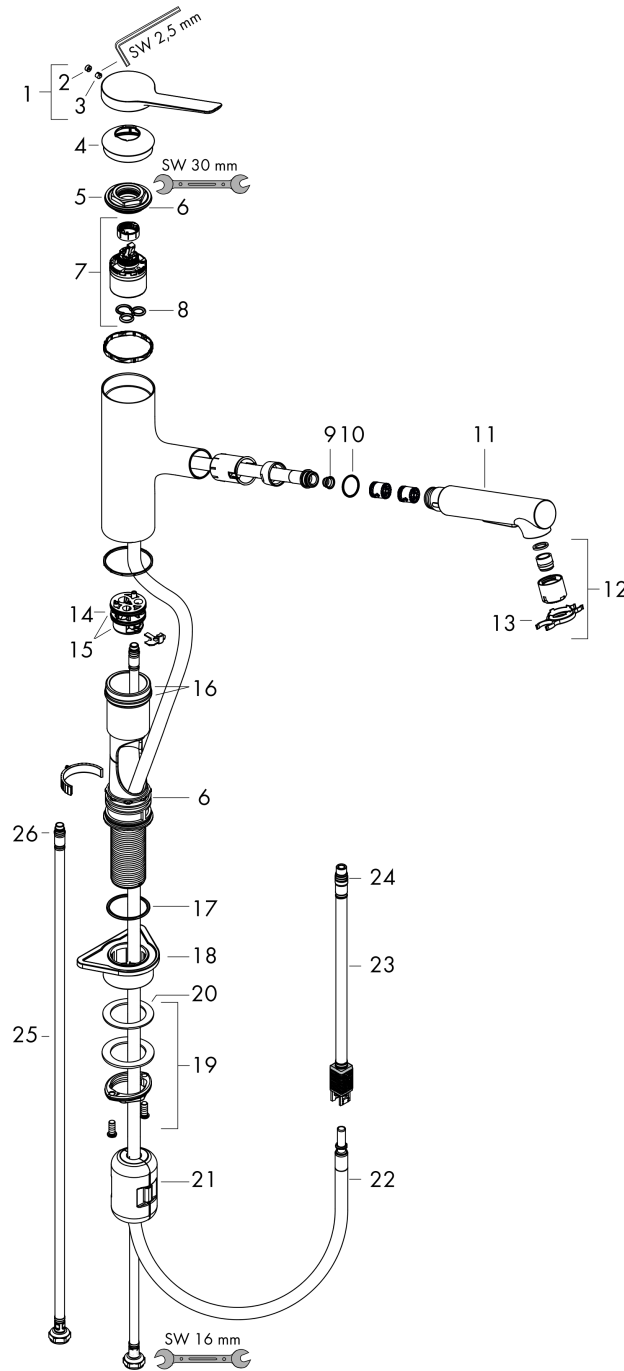

Zesis
Kitchen Faucet, 2-Spray Pull-Out, 1.5 GPM
 Finishes : **steel optic** Part no. : **74810801**

Description

Features

- Projection: 140 mm
- Swivel range 150°
- Aerated spray, Needle spray
- Toggle spray diverter
- Deck mounted
- Flow: 1.5 GPM (5.7 L/Min)
- Ceramic cartridge
- 3/8" connections
- Integrated double backflow prevention
- Flow rate limited to maximum 6 l/min
- Extension length Up to 30" (50cm)
- Single lever kitchen mixer, Connection hoses, Fastening set, Assembly instructions

Item details

List Price \$ 552.00

Technology

Design awards

Compliance

Product image

Scale drawing

Zesis
Kitchen Faucet, 2-Spray Pull-Out, 1.5 GPM
 Finishes : **steel optic** Part no. : **74810801**

Exploded drawing

Year of production: >10/21

Zesis

Kitchen Faucet, 2-Spray Pull-Out, 1.5 GPM

Finishes : **steel optic** Part no. : **74810801**

Spare parts list

Year of production: >10/21

Pos.	Description	Part no.	Price	PU
1	handle	94390800	-	1
2	screw cover	93735610	-	1
3	hollow set screw M5x5	98446000	-	1
4	flange	94388800	-	1
5	nut	94389000	-	1
6	O-ring 41x2	98212000	-	1
7	cartridge, assy	93895000	-	1
8	seal	95008000	-	1
9	filter	97735000	-	1
10	O-ring 18x1,5	98231000	-	1
11	handspray	94474801	-	1
12	aerator cpl.	94473001	-	1
13	service tool	95910000	-	1
14	adapter for cartridge	95911000	-	1
15	O-Ring 30x2	98186000	-	1
16	O-ring 37x2	92115000	-	1
17	O-Ring 36x2,5	98190000	-	1
18	support	97523000	-	1
19	fixing set (Ø 34)	95049000	-	1
20	lever collar	97548000	-	1
21	weight	92500000	-	1
22	hose 1,25 m	95506000	-	1
23	connection hose 600 mm	92264000	-	1
25	connection hose 35½" M8x0,75 3/8"	94267001	-	1