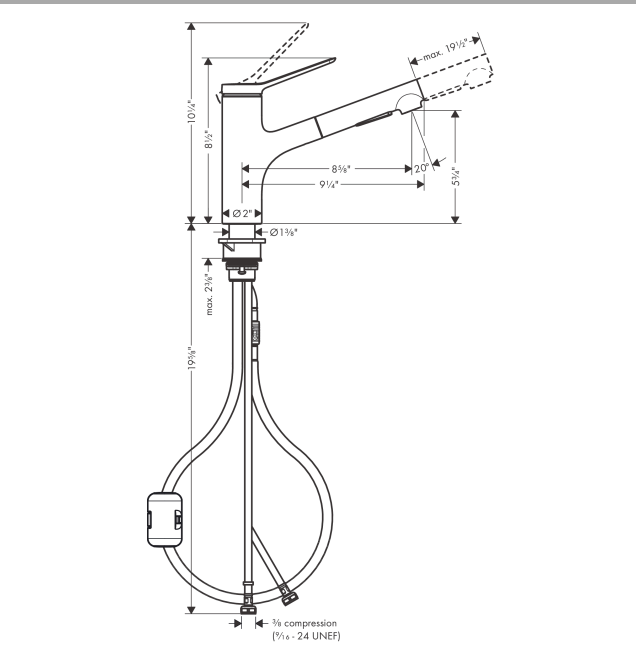

Zesis
Kitchen Faucet, 2-Spray Pull-Out, 1.5 GPM
 Finishes : **steel optic** Part no. : **74810801**

Description

Features

- Projection: 140 mm
- Swivel range 150°
- Aerated spray, Needle spray
- Toggle spray diverter
- Deck mounted
- Flow: 1.5 GPM (5.7 L/Min)
- Ceramic cartridge
- 3/8" connections
- Integrated double backflow prevention
- Flow rate limited to maximum 6 l/min
- Extension length Up to 30" (50cm)
- Single lever kitchen mixer, Connection hoses, Fastening set, Assembly instructions

Item details

List Price \$ 552.00

Technology

Design awards

Compliance

Product image

Scale drawing

Zesis
Kitchen Faucet, 2-Spray Pull-Out, 1.5 GPM
 Finishes : **steel optic** Part no. : **74810801**

Exploded drawing

Year of production: >10/21

Zesis

Kitchen Faucet, 2-Spray Pull-Out, 1.5 GPM

Finishes : **steel optic** Part no. : **74810801**

Spare parts list

Year of production: >10/21

Pos.	Description	Part no.	Price	PU
1	handle	94390800	-	1
2	screw cover	93735610	-	1
3	hollow set screw M5x5	98446000	-	1
4	flange	94388800	-	1
5	nut	94389000	-	1
6	O-ring 41x2	98212000	-	1
7	cartridge, assy	93895000	-	1
8	seal	95008000	-	1
9	filter	97735000	-	1
10	O-ring 18x1,5	98231000	-	1
11	handspray	94474801	-	1
12	aerator cpl.	94473001	-	1
13	service tool	95910000	-	1
14	adapter for cartridge	95911000	-	1
15	O-Ring 30x2	98186000	-	1
16	O-ring 37x2	92115000	-	1
17	O-Ring 36x2,5	98190000	-	1
18	support	97523000	-	1
19	fixing set (Ø 34)	95049000	-	1
20	lever collar	97548000	-	1
21	weight	92500000	-	1
22	hose 1,25 m	95506000	-	1
23	connection hose 600 mm	92264000	-	1
25	connection hose 35½" M8x0,75 3/8"	94267001	-	1