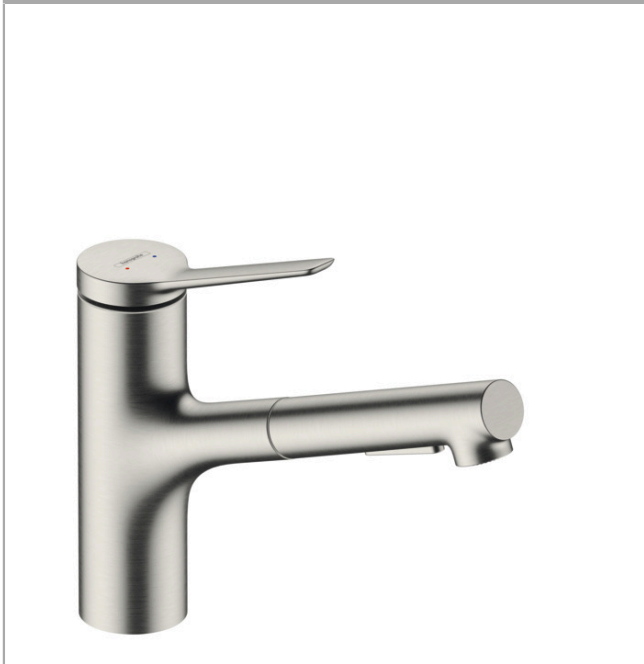

Zesis
Kitchen Faucet, 2-Spray Pull-Out, 1.5 GPM
 Finishes : **steel optic** Part no. : **74810801**

Description

Features

- Projection: 140 mm
- Swivel range 150°
- Aerated spray, Needle spray
- Toggle spray diverter
- Deck mounted
- Flow: 1.5 GPM (5.7 L/Min)
- Ceramic cartridge
- 3/8" connections
- Integrated double backflow prevention
- Flow rate limited to maximum 6 l/min
- Extension length Up to 30" (50cm)
- Single lever kitchen mixer, Connection hoses, Fastening set, Assembly instructions

Item details

List Price \$ 552.00

Technology

Design awards

Compliance

Product image

Scale drawing

Zesis
Kitchen Faucet, 2-Spray Pull-Out, 1.5 GPM
 Finishes : **steel optic** Part no. : **74810801**

Exploded drawing

Year of production: >10/21

Zesis

Kitchen Faucet, 2-Spray Pull-Out, 1.5 GPM

Finishes : **steel optic** Part no. : **74810801**

Spare parts list

Year of production: >10/21

Pos.	Description	Part no.	Price	PU
1	handle	94390800	-	1
2	screw cover	93735610	-	1
3	hollow set screw M5x5	98446000	-	1
4	flange	94388800	-	1
5	nut	94389000	-	1
6	O-ring 41x2	98212000	-	1
7	cartridge, assy	93895000	-	1
8	seal	95008000	-	1
9	filter	97735000	-	1
10	O-ring 18x1,5	98231000	-	1
11	handspray	94474801	-	1
12	aerator cpl.	94473001	-	1
13	service tool	95910000	-	1
14	adapter for cartridge	95911000	-	1
15	O-Ring 30x2	98186000	-	1
16	O-ring 37x2	92115000	-	1
17	O-Ring 36x2,5	98190000	-	1
18	support	97523000	-	1
19	fixing set (Ø 34)	95049000	-	1
20	lever collar	97548000	-	1
21	weight	92500000	-	1
22	hose 1,25 m	95506000	-	1
23	connection hose 600 mm	92264000	-	1
25	connection hose 35½" M8x0,75 3/8"	94267001	-	1